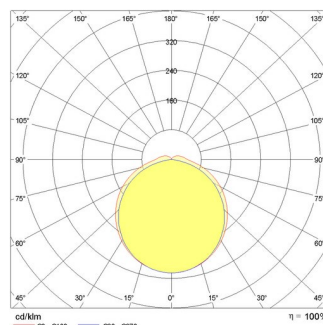

Photometric data