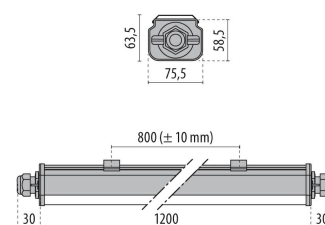

Technical drawings